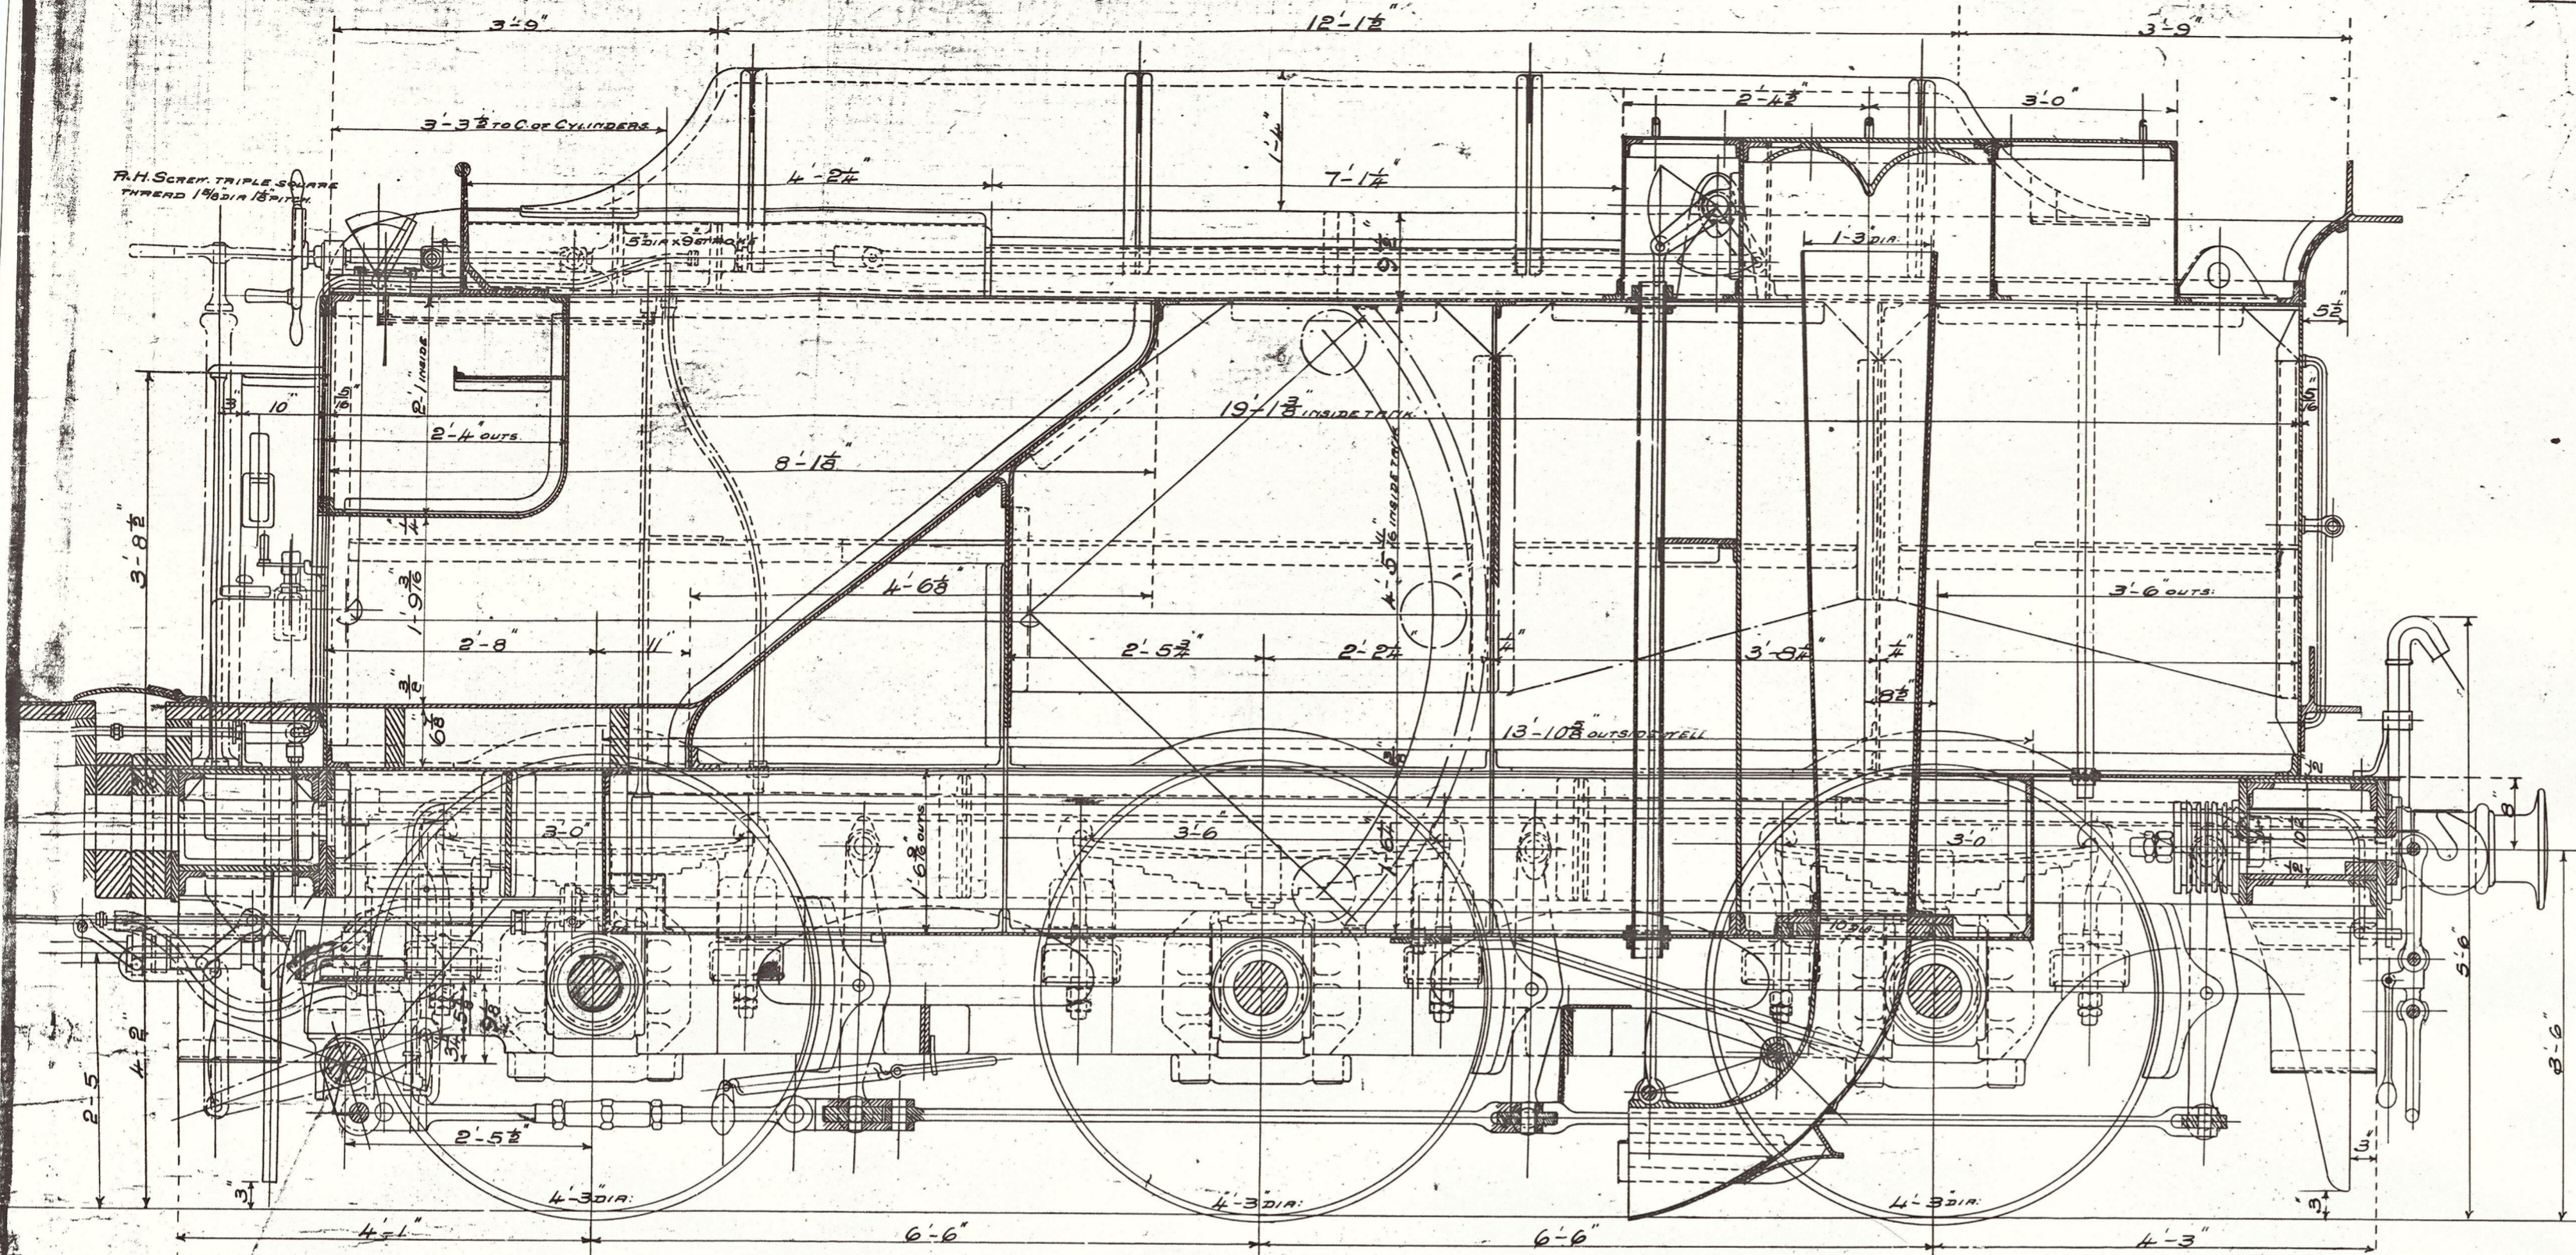

4000 GALLON TENDERS NO. 9 CLASS

FULL			
WEIGHT ON TRAILS	T	C	QRS
FRONT	15	5	0
MIDDLE	14	11	0
REAR	14	13	2
44 - 10 - 0			

EMPTY		
T	C	QRS
7	6	0
8	13	0
7	10	0
24 - 9 - 0		

Property of the Great Central Railway Society Archive Item No: L/310-7