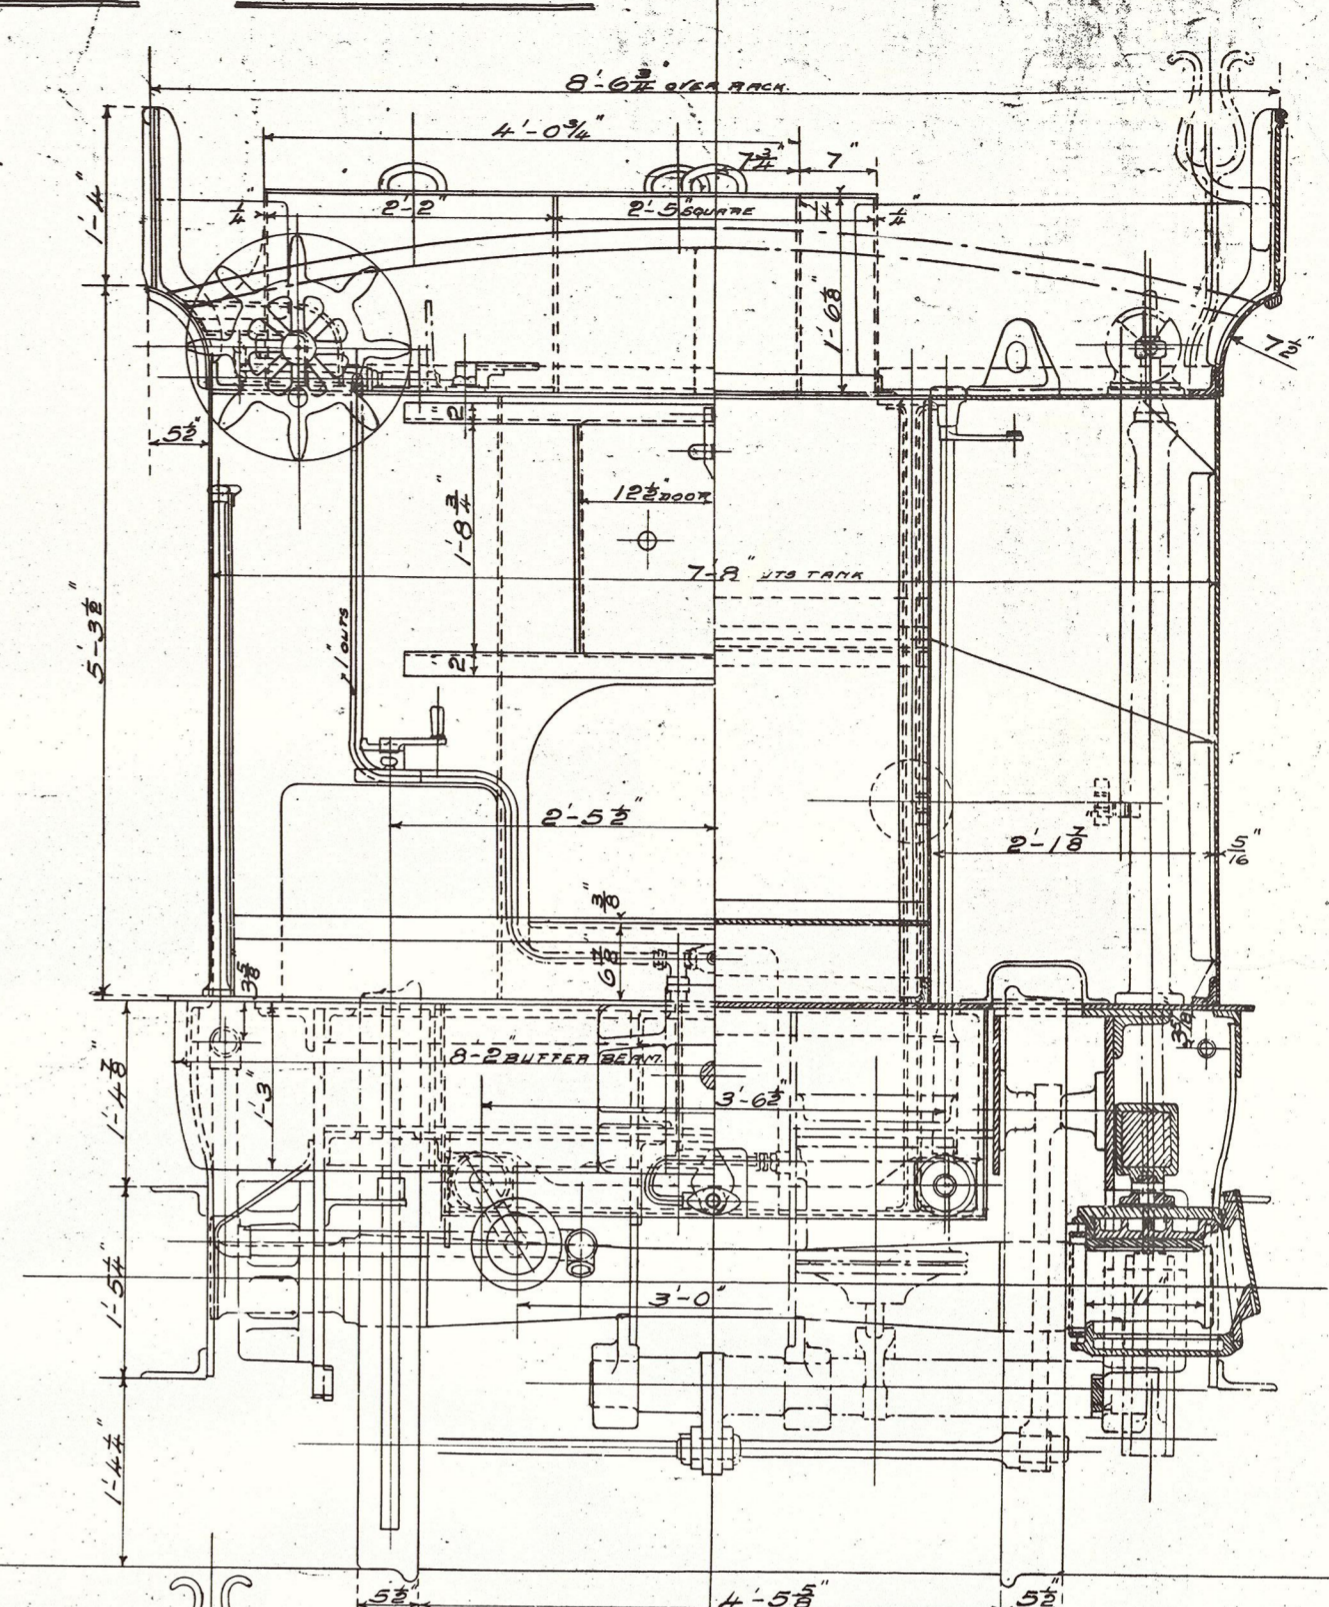

4000 GALLON TENDERS NO. 9 CLASS

FULL			
WEIGHT ON TRAILS	T	C	QRS
FRONT	15	5	0
MIDDLE	14	11	0
REAR	14	13	2
44 - 10 - 0			

EMPTY		
T	C	QRS
7	6	0
8	13	0
7	10	0
24 - 9 - 0		

Property of the Great Central Railway Society Archive Item No: L/310-7