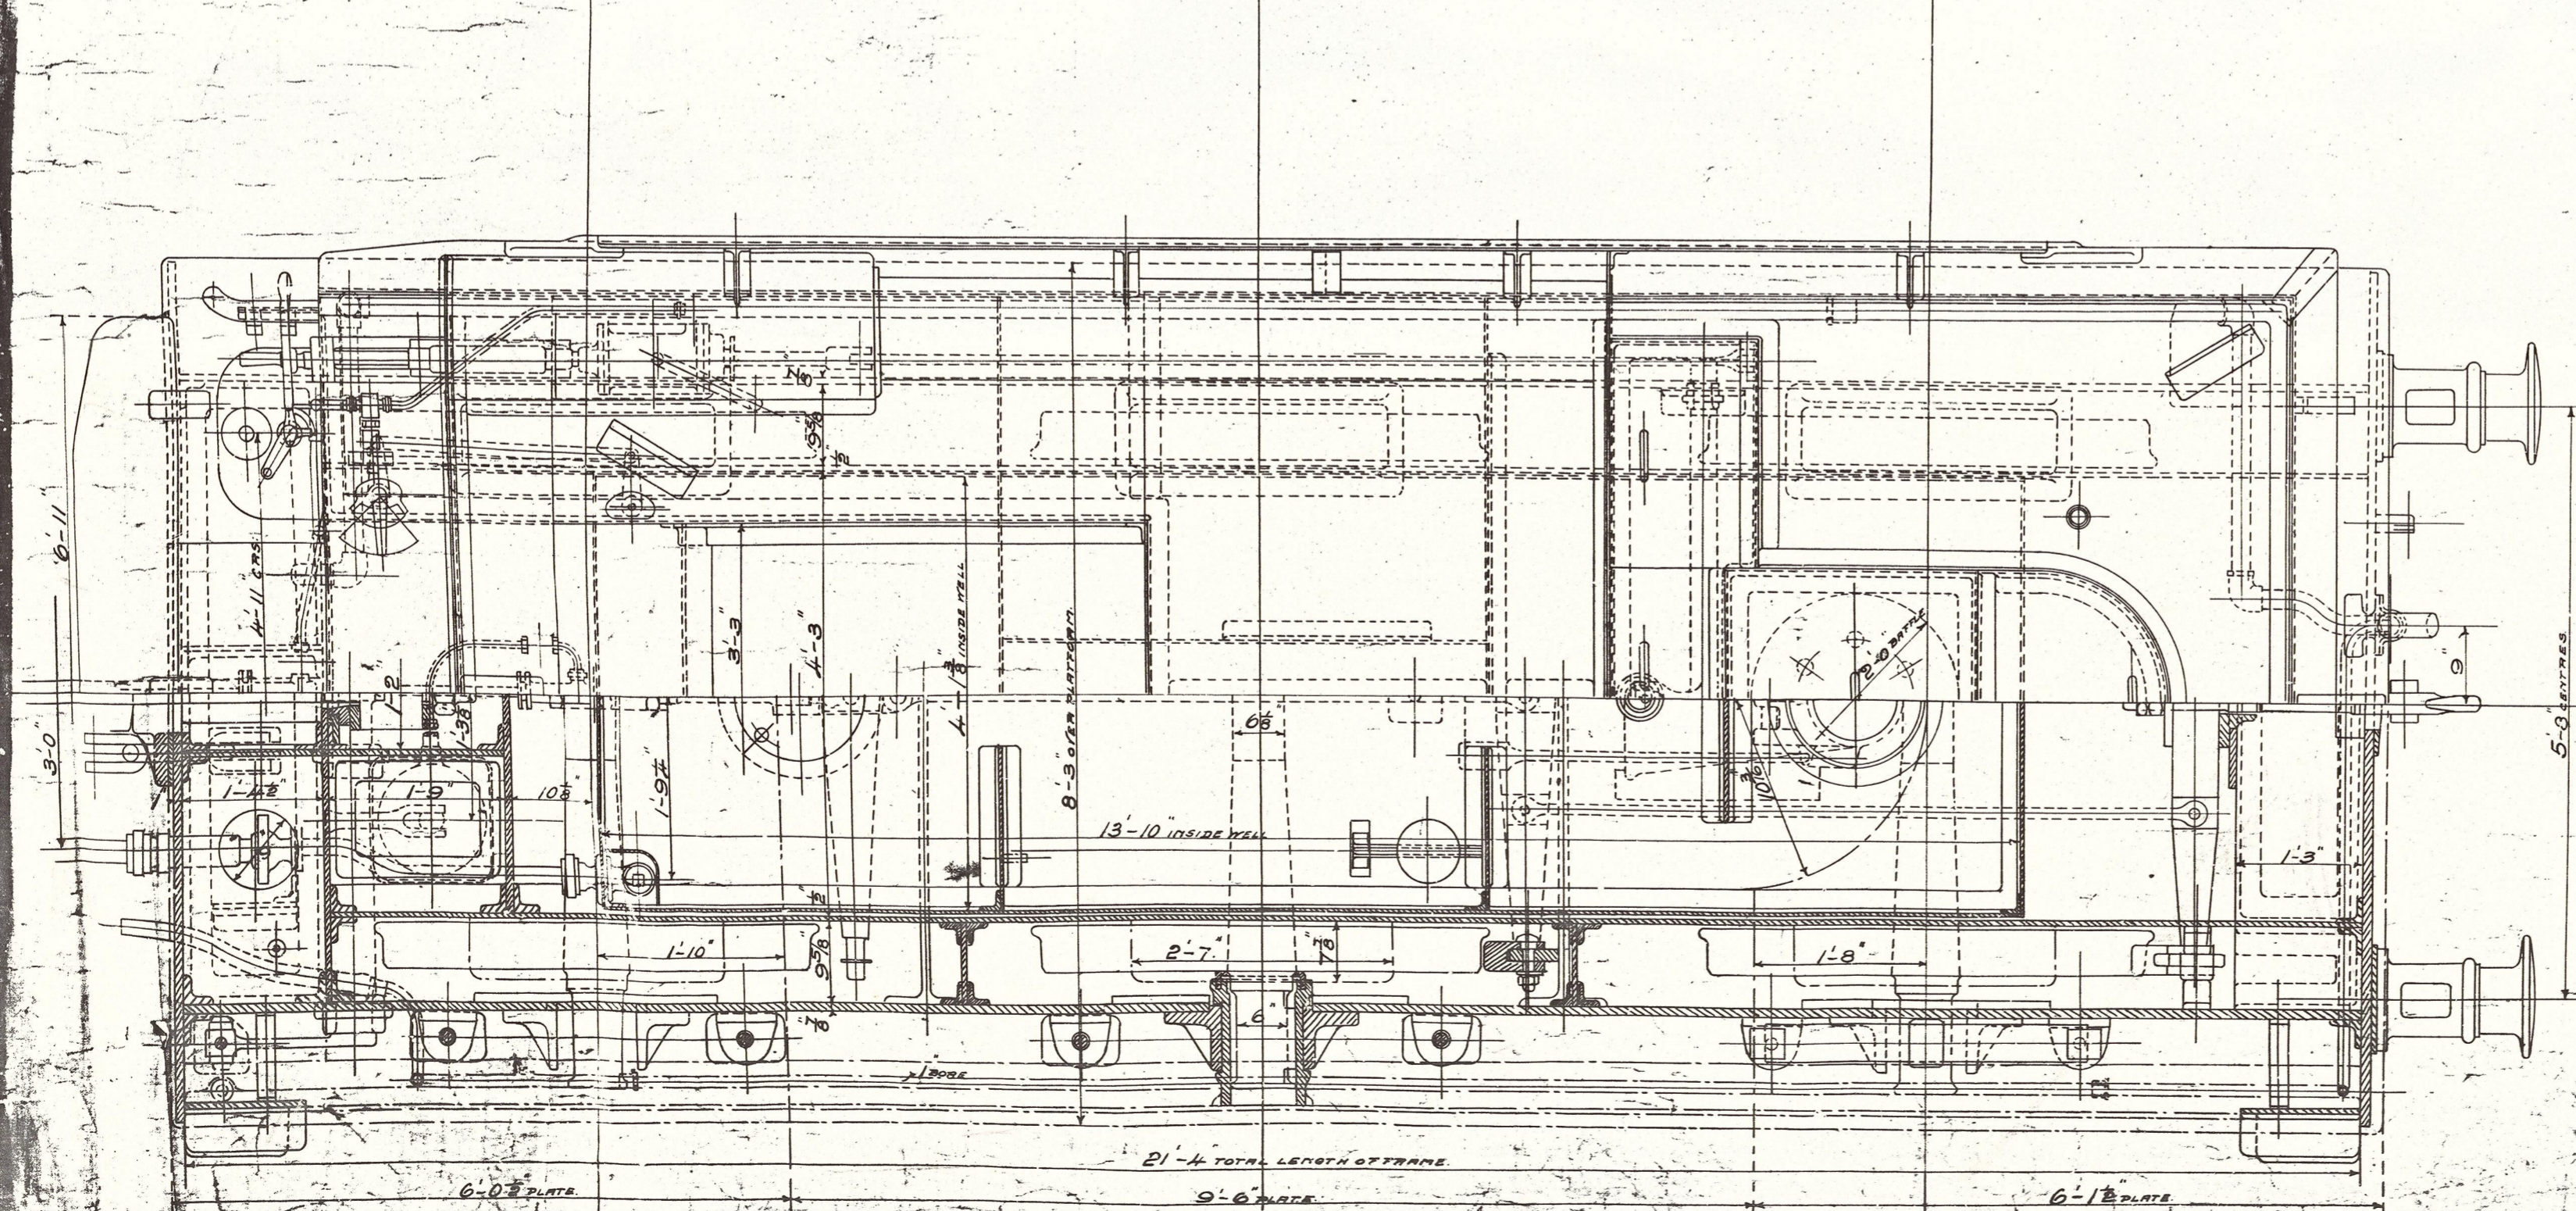

4000 GALLON TENDERS NO. 9 CLASS

FULL			
WEIGHT ON TRAILS	T	C	QRS
FRONT	15	5	0
MIDDLE	14	11	0
REAR	14	13	2
44 - 10 - 0			

EMPTY		
T	C	QRS
7	6	0
8	13	0
7	10	0
24 - 9 - 0		

Property of the Great Central Railway Society Archive Item No: L/310-7