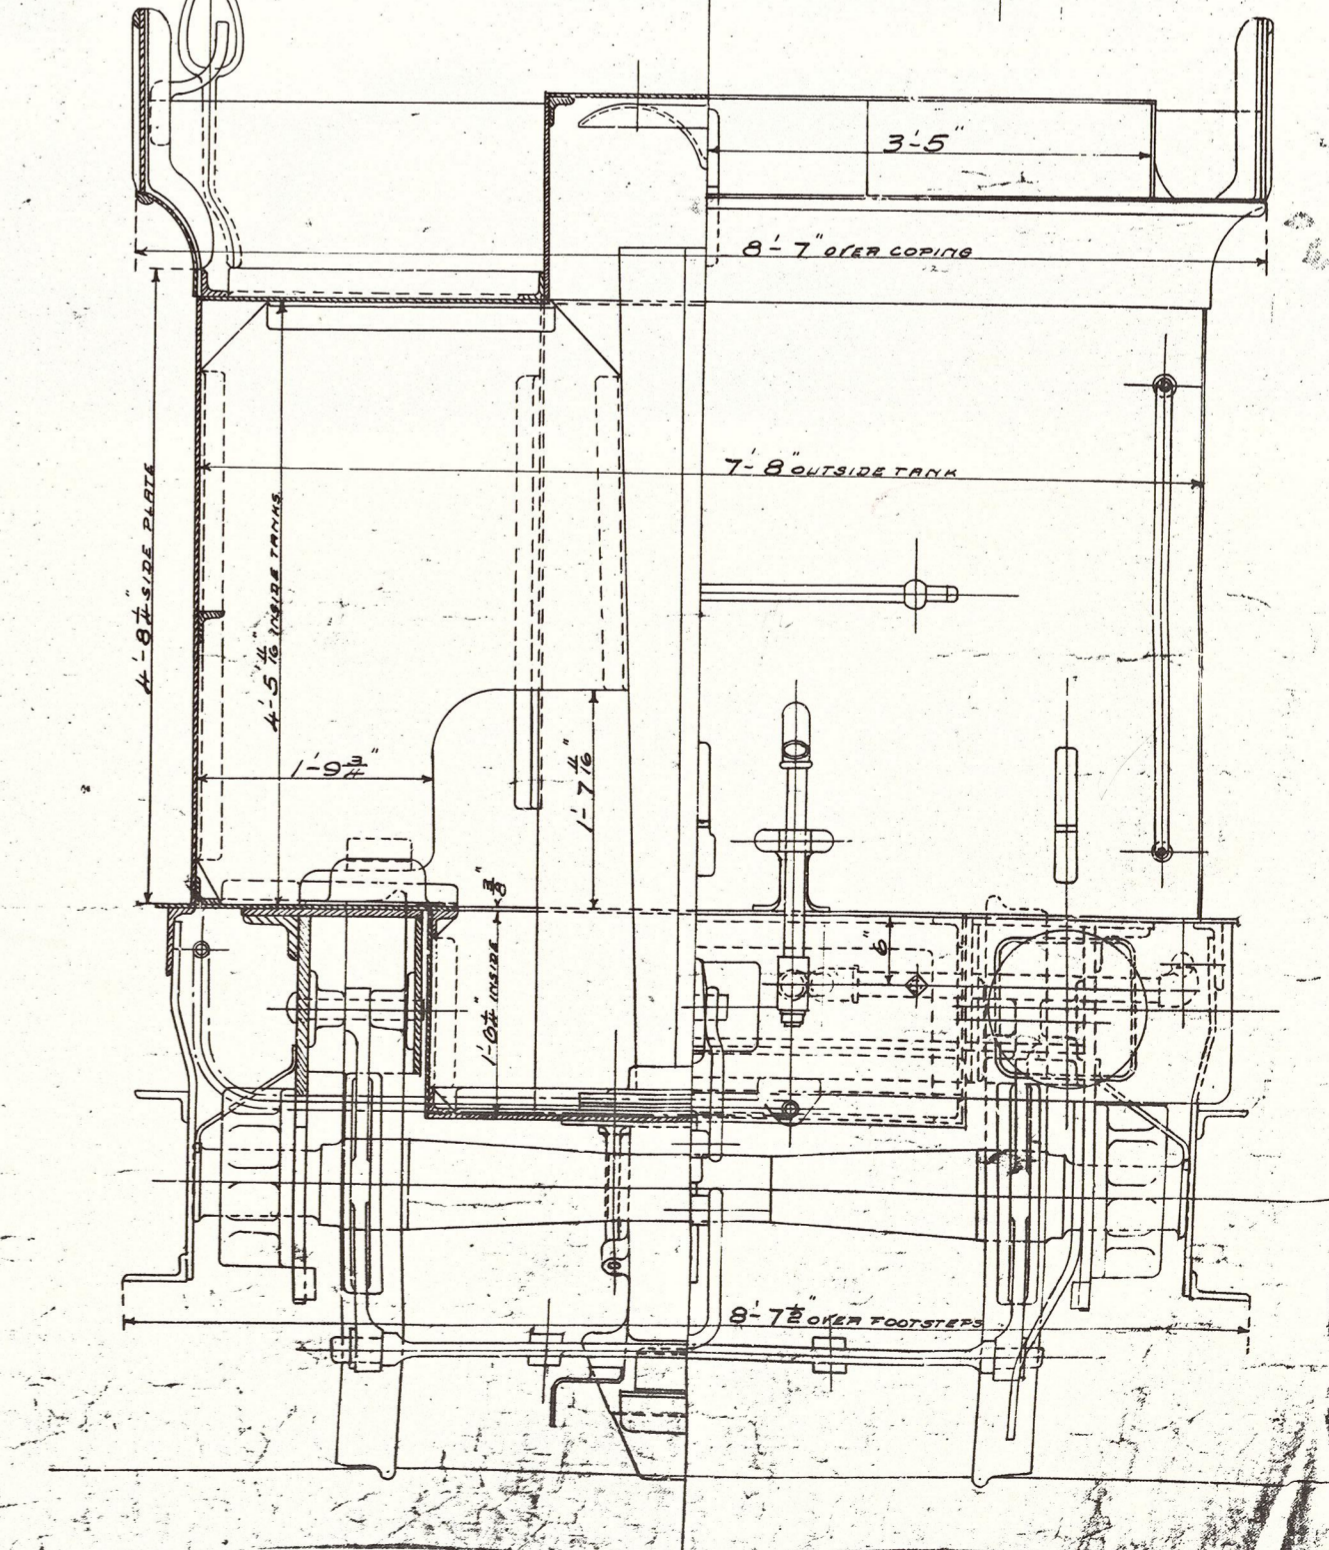

4000 GALLON TENDERS NO. 9 CLASS

FULL			
WEIGHT ON TRAILS	T	C	QRS
FRONT	15	5	0
MIDDLE	14	11	0
REAR	14	13	2
44 - 10 - 0			

EMPTY		
T	C	QRS
7	6	0
8	13	0
7	10	0
24 - 9 - 0		

Property of the Great Central Railway Society Archive Item No: L/310-7